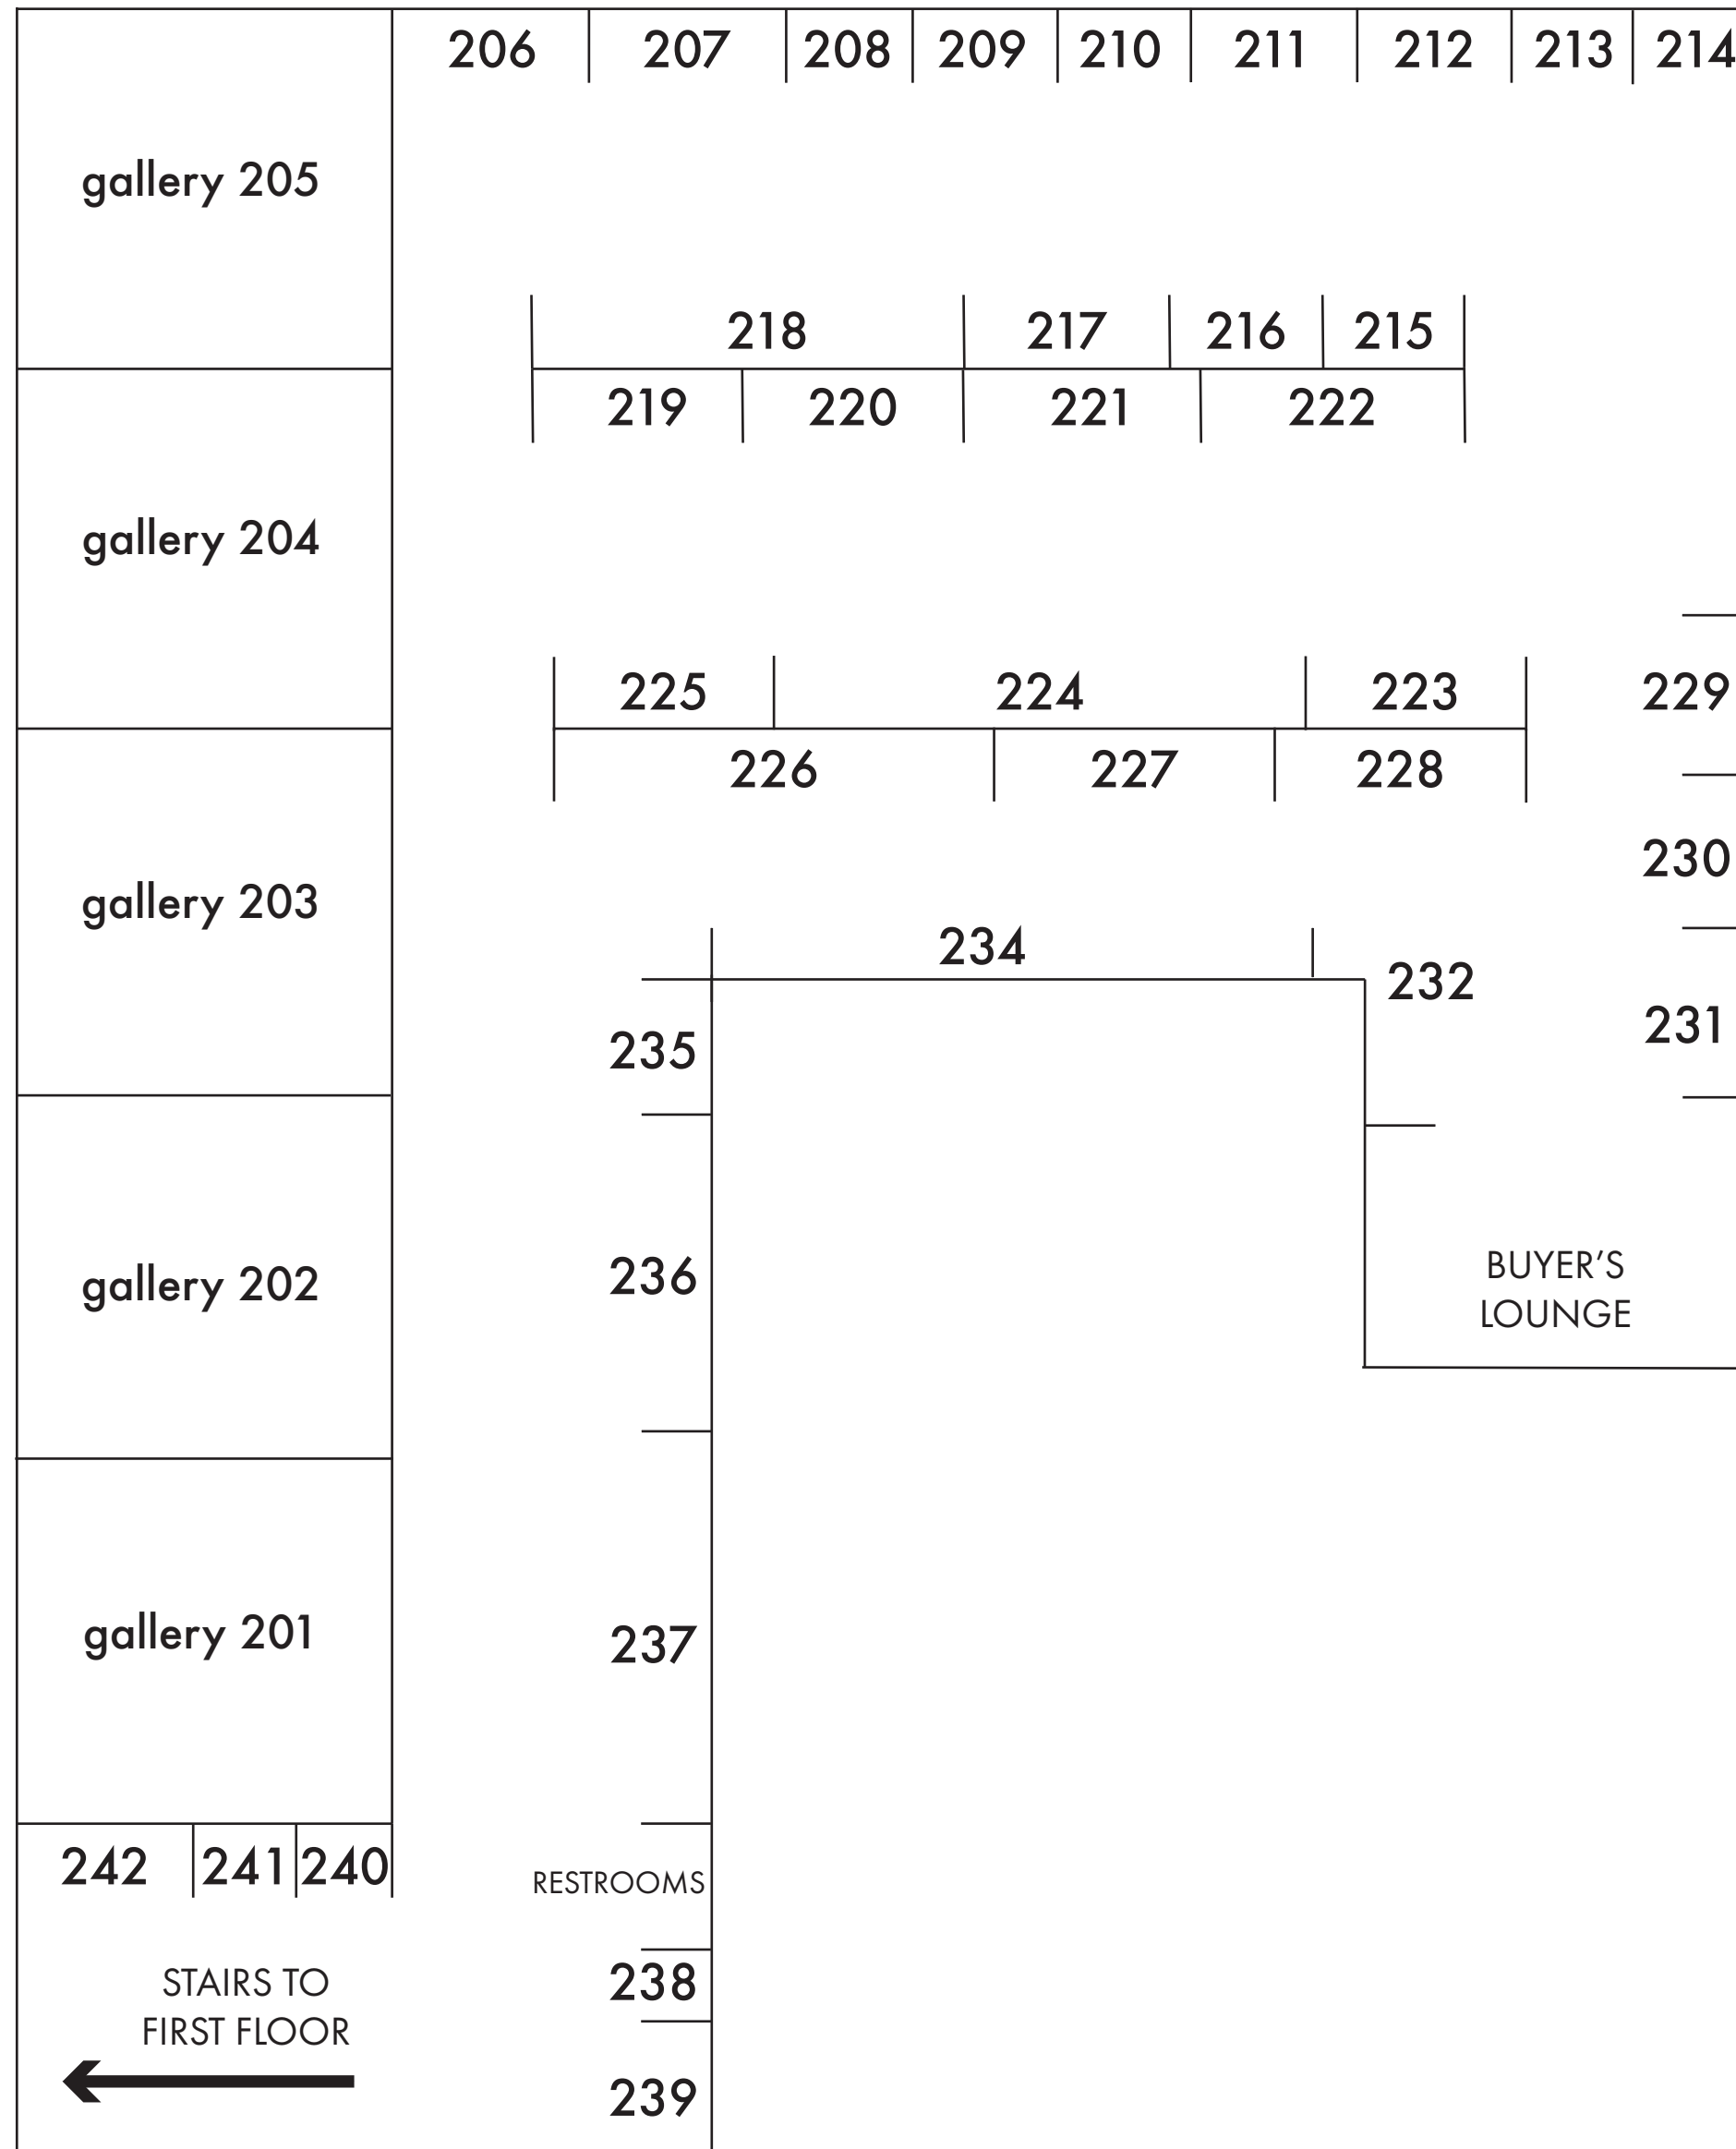

2ND FLOOR MAP & DIRECTORY, AUGUST 2022

- 0039 italy, 215
- 4ccccces, 231
- 7 for all mankind, 224
- ac collective, 205
- adinas, 206
- adroit atelier montreal, 201
- ali macgraw, 230
- annabela by rossy sanchez, 218
- anton heunis spain, 201
- arms of eve, 203
- as98, 232
- atoir, 205
- avenue montaigne, 226
- beate heyman, 237
- beatrice b, 218
- beau & ro, 202
- bella tu, 202
- birgitte herskind, 203
- bitte kai rand, 222
- breyer & eliot, 203
- bridge showroom, 222
- bromelia swimwear, 212
- brothers & sisters showroom, 226
- butik showroom, 206
- butter shoes, 230
- c/meo, 205
- caballero collection, 239
- cambio, 237
- carmen sol, 209
- chan luu, 225
- chrlldr, 239
- commando, 228
- coriu, 231
- cotton citizen, 204
- crush, 226
- current / elliot, 205
- desert queen, 219
- dolce vita, 242
- drew, 236
- edite showroom, 218
- especia, 218
- fashionlink, 237
- fenomena, 203
- finders keepers, 205
- fitzroy&willia, 202
- focus showroom, 234
- for love & lemons, 219
- future brands group, 221
- go silk, 226
- gold hawk, 226
- golo, 230
- good people, 221
- grand central, 240
- guadalupe design, 211
- gunes, 204
- hana san, 237
- hhb imports, 230
- holly shae design, 202
- hutch, 234
- indies, 237
- isabelle gougenheim, 201
- italian idea, 209
- j.marie, 207
- j/slides, 229
- jelavu, 221
- jen7, 224
- john + jenn, 203
- jurate, 206
- katharine kidd, 203
- kathryn mccarron, 234
- keepsake, 205
- la moda clothing, 209
- lamarque, 234
- let me be, 201
- lilibridge, 202
- line, 203
- lola australia, 202
- loveshackfancy, 220
- maia bergman, 219
- miami, 204
- maison hotel, 222
- maison montagut paris, 201
- makhala, 227
- manner market, 204
- mantra, 203
- mar y sol, 202
- marco delli, 231
- masavi, 237
- meher kakalia berlin, 201
- mellym sport, 202
- mix showroom, 239
- miz mooz, 232
- mother of all, 203
- mucho gusto, 237
- naguisa barcelona, 201
- nahua, 206
- native gem, 238
- navy bleu, 202
- neely phelan, 239
- nerogiardini, 216
- neu nomads, 203
- not monday, 204
- odvision, 217
- omarche, 201
- ona by yoon, 203
- oncept, 241
- one33 social, 239
- oopscool, 203
- oryany, 221
- part two, 222
- pennyroyal, 231
- perry walker collective, 208
- petra, 218
- ploumanach, 217
- preppy girl, 202
- psophia spain, 201
- romualda, 204
- sail to sable, 202
- saint g, 221
- samantha eng, 203
- santa brands, 203
- shaft jeans, 217
- sheridan french, 202
- slaye, 214
- smythe, 203
- solei sea, 202
- soleil showroom, 202
- suiteshop la, 219
- summum, 222
- suncoo paris, 201
- suprema, 217
- susanne bommer, 215
- tara jarmon paris, 201
- tart collections, 239
- the bahh collective, 215
- the fifth label, 205
- the globe showroom, 201
- the new west, 204
- tiana ny, 202
- tojha, 205
- toni pons, 229
- toral shoes, 218
- trade showroom, 203
- tricot chic paris, 201
- two bees cashmere, 202
- twobirds to have, 219
- unbreak.it, 237
- van kukil, 203
- vanessa mooney, 219
- varley, 223
- verosenso, 226
- viam, 201
- vilagalo, 201
- w. cashmere, 203
- walter baker, 203
- wear cisco, 203
- wknd wyfr, 213
- wonders, 229
- wood belt, 221
- yana k, 235
- z&l europe, 210
- zut, 237
- and many more...